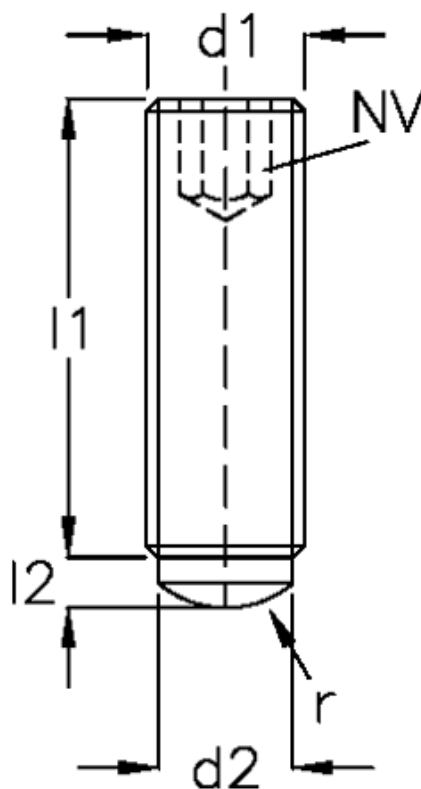

Article number: 20031643

Description: E+G Grub screw
GN 913.2-M8-32-A

Measures

$d1 = M8$

$d2 = 6$

$l1 = 32$

$l2 = 2.5$

$l3 = 1.0$

$NV = 4.0$

$r = 5.0$